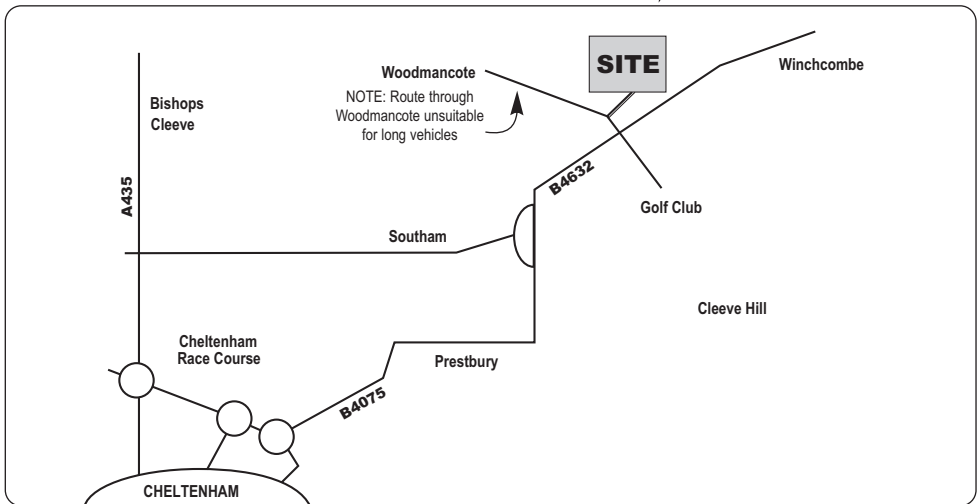

SUN RUN & MALVERN CHALLENGE

SITE DIRECTIONS

Rushbury House Farm, B4632 (was A46), Cleeve Hill, Cheltenham GL54 5AE
G.R. SO 992 278

FOLLOW YELLOW SIGNPOSTS "SR/MC"

Any problems phone the SITE on **01242 676989** or SITE MOBILE **07966 531295**