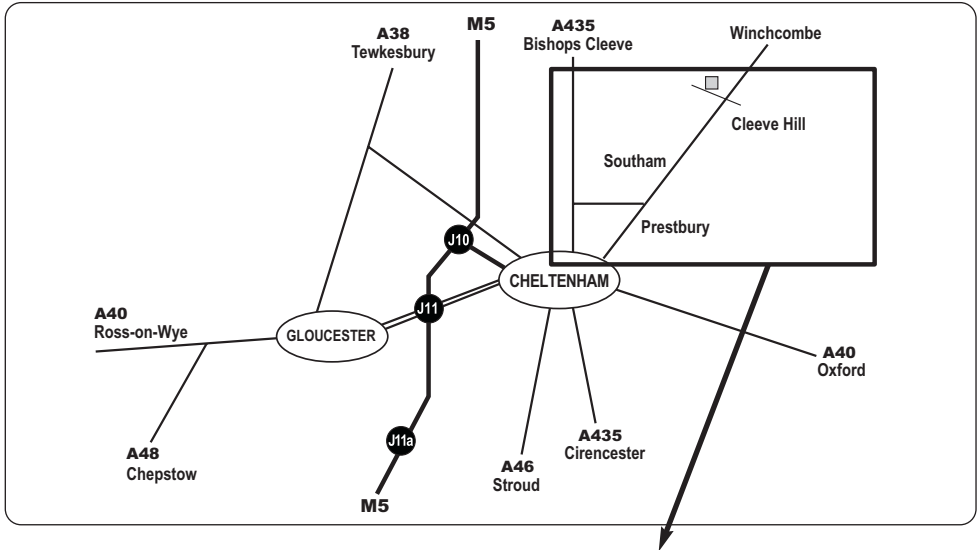

SUN RUN & MALVERN CHALLENGE

SITE DIRECTIONS

Rushbury House Farm, B4632 (was A46), Cleeve Hill, Cheltenham GL54 5AE
G.R. SO 992 278

FOLLOW YELLOW SIGNPOSTS "SR/MC"

Any problems phone the SITE on **01242 676989** or SITE MOBILE **07966 531295**